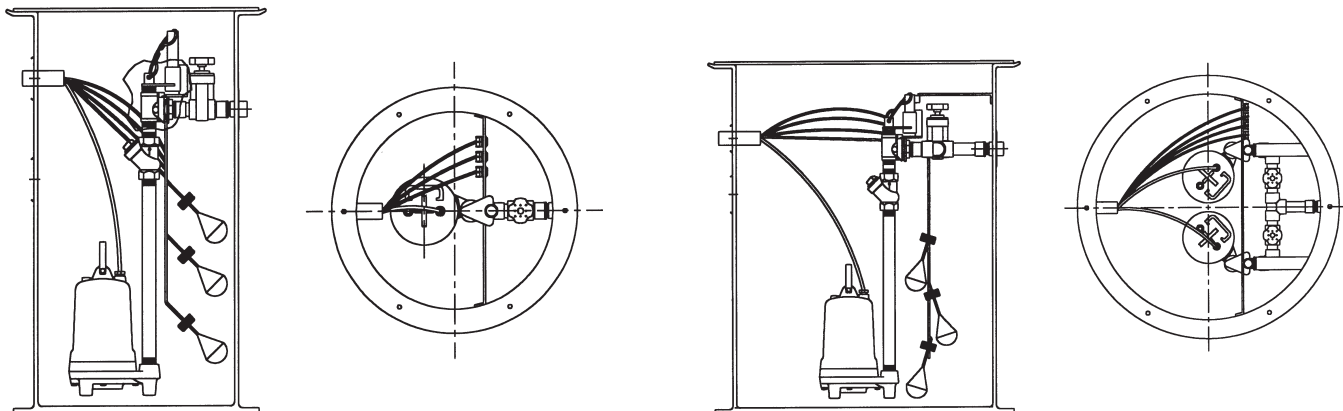

SUBMERSIBLE GRINDER PUMP
DUAL SEAL WITH OPTIONAL
SEAL SENSOR PROBE

TYPICAL INSTALLATION

INSTALLATION INSTRUCTIONS

- Basin Covers are solid. Vent must be field installed per local code.
- Basins are not pre-drilled for electrical grommet or inlet grommet. Parts are shipped loose. Grommet holes are field installed.

GUIDE RAIL EQUIPPED BASINS IN SIMPLEX & DUPLEX CONFIGURATIONS

NON-GUIDE RAIL EQUIPPED BASINS IN SIMPLEX & DUPLEX CONFIGURATIONS

NOMENCLATURE

Example Product Code

AK

S

125

NR

2448

NF

NF = No Floats WF = With Floats

Size - Diameter X Height:

Simplex:

Duplex:

2448 - 24" x 48"

3648 - 36" X 48"