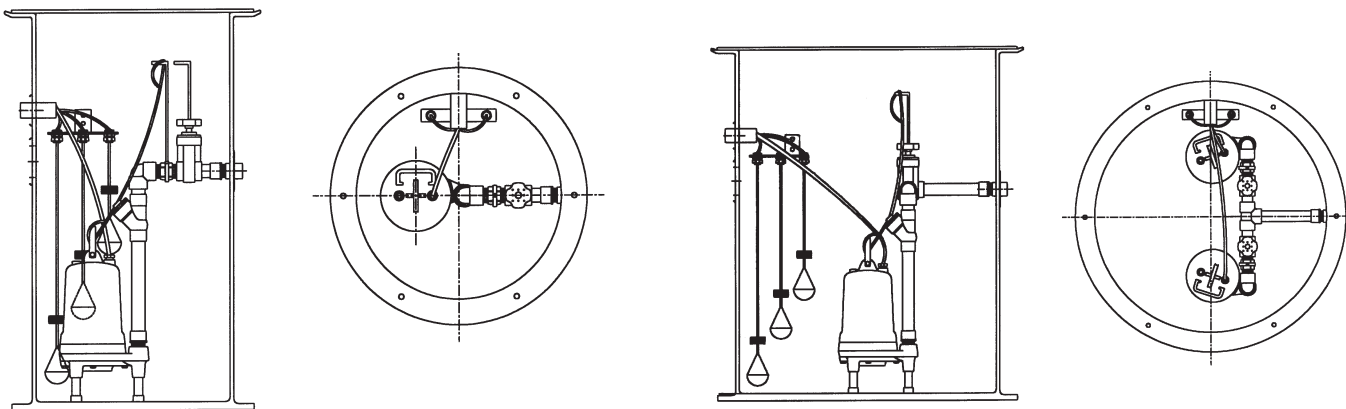

SUBMERSIBLE GRINDER PUMP
DUAL SEAL WITH OPTIONAL
SEAL SENSOR PROBE

TYPICAL INSTALLATION

INSTALLATION INSTRUCTIONS

- Basin Covers are solid. Vent must be field installed per local code.
- Basins are not pre-drilled for electrical grommet or inlet grommet. Parts are shipped loose. Grommet holes are field installed.

GUIDE RAIL EQUIPPED BASINS IN SIMPLEX & DUPLEX CONFIGURATIONS

NON-GUIDE RAIL EQUIPPED BASINS IN SIMPLEX & DUPLEX CONFIGURATIONS

NOMENCLATURE

Example Product Code

AK

S

125

NR

2448

NF

NF = No Floats WF = With Floats

Size - Diameter X Height:

Simplex:

Duplex:

2448 - 24" x 48"

3648 - 36" X 48"