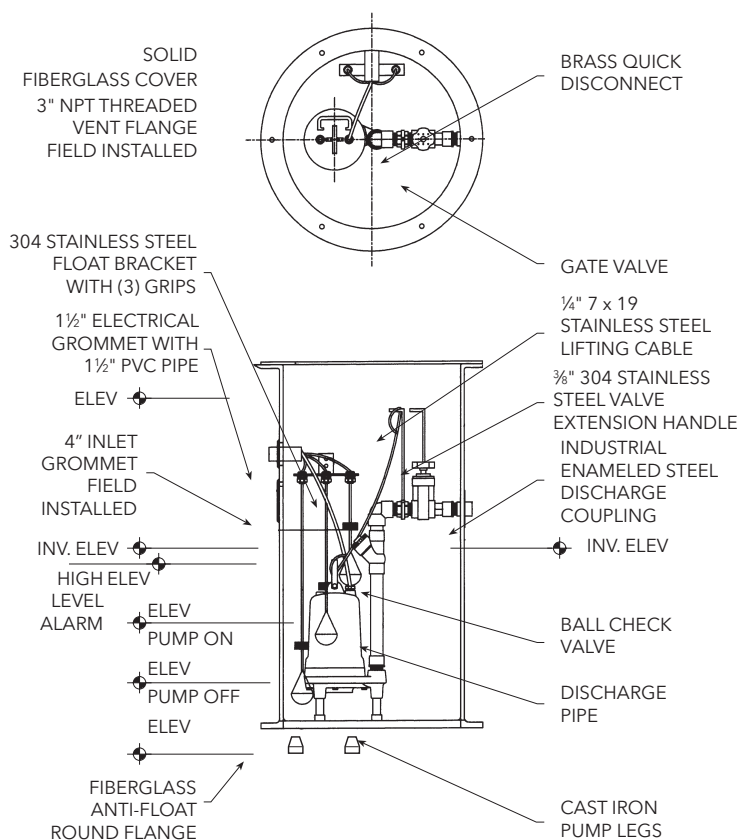

TYPICAL
GUIDE RAIL
BASIN KIT

FEATURES

- Simplex and Duplex Basin Assemblies in 1.25" and 2.00" side discharge sizes for the 2 HP models of the AGS, RGS and 1GD pumps with 1.25" discharge
- Heavy duty fiberglass basin for in-ground installations
- Multiple basin sizes to accommodate a variety of grinder applications
- Uni-Rail with brass quick disconnects for ease of installation and easy pump removal
- Axial and radial grinding designs proven to handle the challenges of the modern wastewater stream

SUBMERSIBLE GRINDER PUMP
DUAL SEAL WITH OPTIONAL
SEAL SENSOR PROBE

TYPICAL INSTALLATION

INSTALLATION INSTRUCTIONS

- Basin Covers are solid. Vent must be field installed per local code.
- Basins are not pre-drilled for electrical grommet or inlet grommet. Parts are shipped loose. Grommet holes are field installed.

GUIDE RAIL EQUIPPED BASINS IN SIMPLEX & DUPLEX CONFIGURATIONS

NON-GUIDE RAIL EQUIPPED BASINS IN SIMPLEX & DUPLEX CONFIGURATIONS

NOMENCLATURE

Example Product Code

AK

S

125

NR

2448

NF

NF = No Floats WF = With Floats

Size - Diameter X Height:

Simplex:

Duplex:

2448 - 24" x 48"

3648 - 36" X 48"