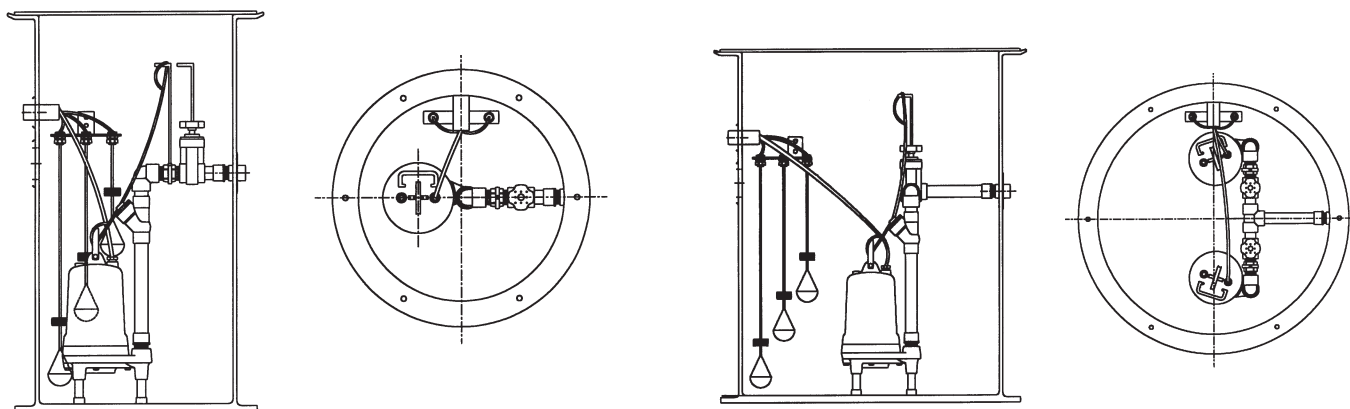

TYPICAL
GUIDE RAIL
BASIN KIT

FEATURES

- Simplex and Duplex Basin Assemblies in 1.25" and 2.00" discharge sizes for the for the 2HP models of the AGS, RGS and 1GD pump families
- Heavy duty fiberglass basin for in-ground installations
- Multiple basin sizes to accommodate a variety of grinder applications
- Unirail with brass quick disconnects for ease of installation and easy pump removal
- Axial and radial grinding designs proven to handle the challenges of the modern wastewater stream

Grinder Packages

FOR 2 HP MODELS

GUIDE RAIL EQUIPPED BASINS IN SIMPLEX & DUPLEX CONFIGURATIONS

NON-GUIDE RAIL EQUIPPED BASINS IN SIMPLEX & DUPLEX CONFIGURATIONS

NOMENCLATURE

Example Product Code

AK S 125 NR 2448 NF

NF = No Floats WF = With Floats

Size - Diameter X Height:

Simplex:	Duplex:
2448 - 24" x 48"	3648 - 36" X 48"
2460 - 24" X 60"	3660 - 36" X 60"
2472 - 24" X 72"	3672 - 36" X 72"
2484 - 24" X 84"	3684 - 36" X 84"

NR = No Rails GR = Guide Rails

Discharge Size:

125 = 1.25" 200 = 2.00"

S = Simplex D = Duplex

Basin

FOR THE RGS2012, AGS2012 AND 1GD GRINDER PUMPS

RGS2012

SUBMERSIBLE
GRINDER PUMP