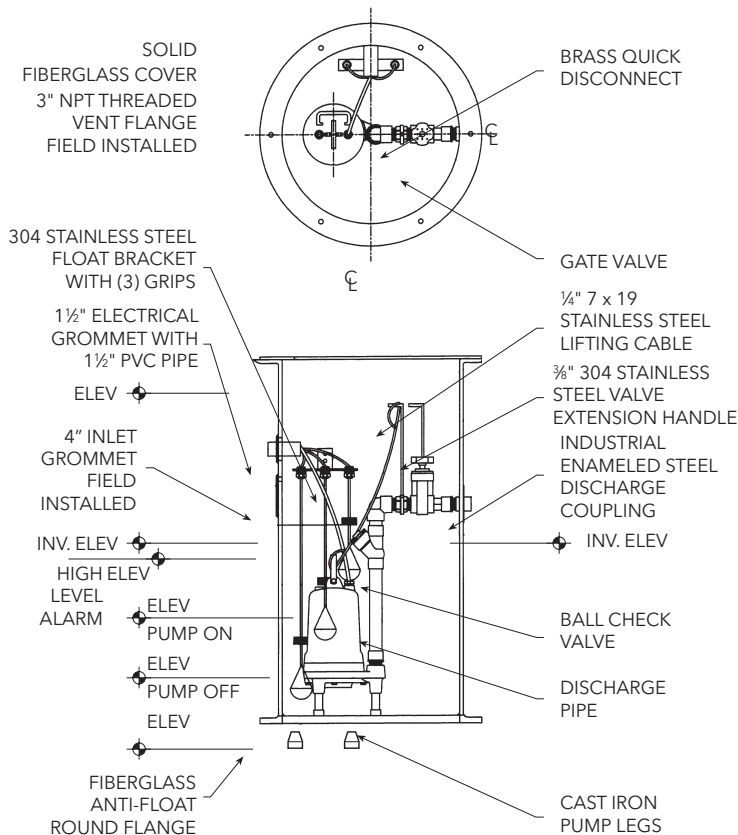

NR = No Rails GR = Guide Rails

Discharge Size:

125 = 1.25" 200 = 2.00"

S = Simplex D = Duplex

Basin

FOR THE RGS2012, AGS2012 AND 1GD GRINDER PUMPS

RGS2012

SUBMERSIBLE
GRINDER PUMP

1GD

SUBMERSIBLE GRINDER PUMP
DUAL SEAL WITH OPTIONAL
SEAL SENSOR PROBE

AGS

AXIAL GRINDER PUMP

TYPICAL INSTALLATION

INSTALLATION INSTRUCTIONS

- Basin Covers are solid. Vent must be field installed per local code.
- Basins are not pre-drilled for electrical grommet or inlet grommet. Parts are shipped loose. Grommet holes are field installed.

GUIDE RAIL EQUIPPED BASINS 1.25" DISCHARGE

Part Number	Description	Discharge Depth
AKS125GR2448NF	Simplex 24" X 48" No Floats	12"
AKS125GR2460NF	Simplex 24" x 60" No Floats	24"
AKS125GR2472NF	Simplex 24" X 72" No Floats	36"
AKS125GR2484NF	Simplex 24" X 84" No Floats	48"
AKS125GR2448WF	Simplex 24" X 48" With Floats	12"
AKS125GR2460WF	Simplex 24" X 60" With Floats	24"
AKS125GR2472WF	Simplex 24" X 72" With Floats	36"
AKS125GR2484WF	Simplex 24" X 84" With Floats	48"
AKD125GR3648NF	Duplex 36" X 48" No Floats	12"
AKD125GR3660NF	Duplex 36" X 60" No Floats	24"
AKD125GR3672NF	Duplex 36" X 72" No Floats	36"
AKD125GR3684NF	Duplex 36" X 84" No Floats	48"
AKD125GR3648WF	Duplex 36" X 48" With Floats	12"
AKD125GR3660WF	Duplex 36" X 60" With Floats	24"
AKD125GR3672WF	Duplex 36" X 72" With Floats	36"
AKD125GR3684WF	Duplex 36" X 84" With Floats	48"