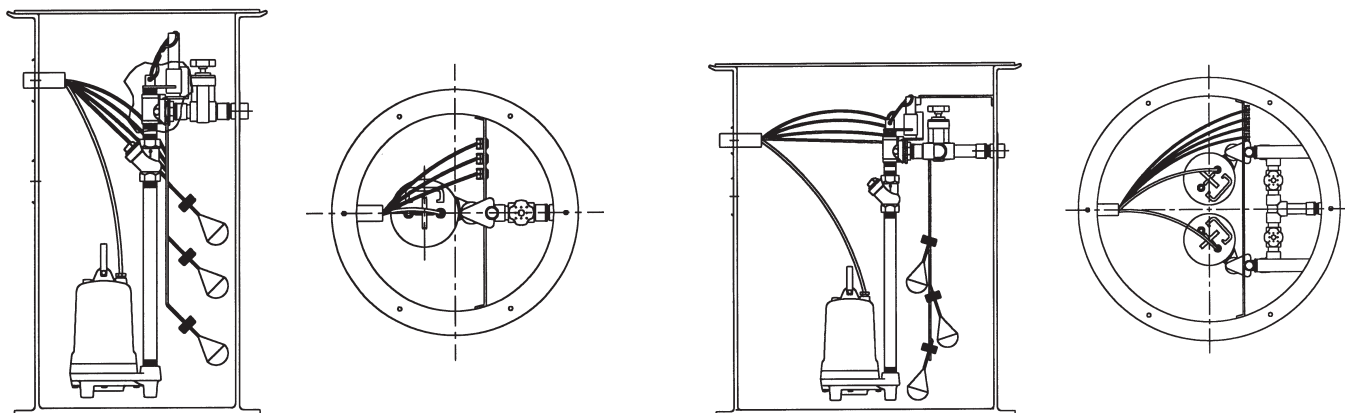

TYPICAL
GUIDE RAIL
BASIN KIT

FEATURES

- Simplex and Duplex Basin Assemblies in 1.25" and 2.00" discharge sizes for the for the 2HP models of the AGS, RGS and 1GD pump families
- Heavy duty fiberglass basin for in-ground installations
- Multiple basin sizes to accommodate a variety of grinder applications
- Unirail with brass quick disconnects for ease of installation and easy pump removal
- Axial and radial grinding designs proven to handle the challenges of the modern wastewater stream

Grinder Packages

FOR 2 HP MODELS

GUIDE RAIL EQUIPPED BASINS IN SIMPLEX & DUPLEX CONFIGURATIONS

NON-GUIDE RAIL EQUIPPED BASINS IN SIMPLEX & DUPLEX CONFIGURATIONS

NOMENCLATURE

Example Product Code

AK S 125 NR 2448 NF

NF = No Floats WF = With Floats

Size - Diameter X Height:

Simplex:	Duplex:
2448 - 24" x 48"	3648 - 36" X 48"
2460 - 24" X 60"	3660 - 36" X 60"
2472 - 24" X 72"	3672 - 36" X 72"
2484 - 24" X 84"	3684 - 36" X 84"

NR = No Rails GR = Guide Rails

Discharge Size:

125 = 1.25" 200 = 2.00"

S = Simplex D = Duplex

Basin

FOR THE RGS2012, AGS2012 AND 1GD GRINDER PUMPS

RGS2012

SUBMERSIBLE
GRINDER PUMP