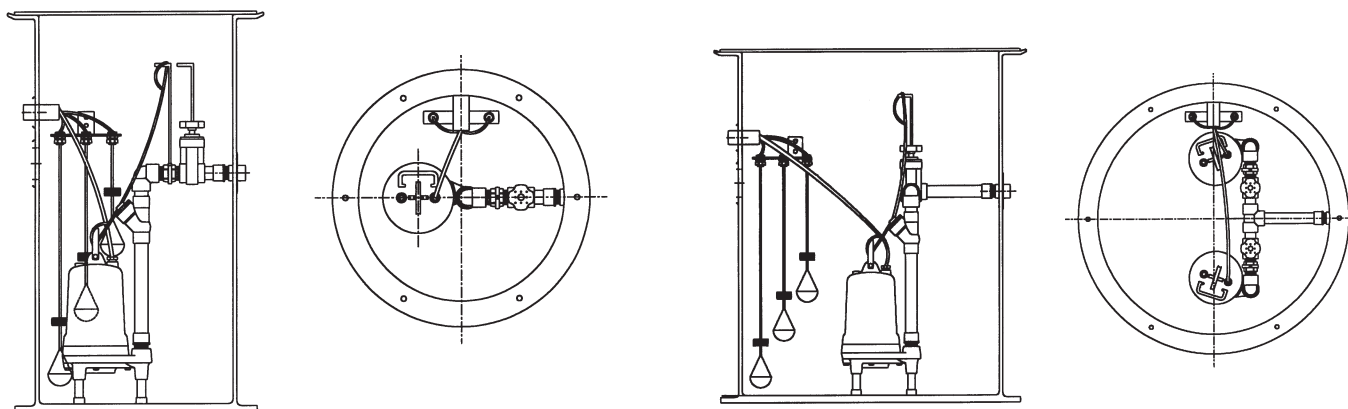

NON-GUIDE RAIL EQUIPPED BASINS IN SIMPLEX & DUPLEX CONFIGURATIONS

NOMENCLATURE

Example Product Code

AK

S

125

NR

2448

NF

NF = No Floats   WF = With Floats

Size - Diameter X Height:

Simplex:	Duplex:
2448 - 24" x 48"	3648 - 36" X 48"
2460 - 24" X 60"	3660 - 36" X 60"
2472 - 24" X 72"	3672 - 36" X 72"
2484 - 24" X 84"	3684 - 36" X 84"

NR = No Rails   GR = Guide Rails

Discharge Size:

125 = 1.25"   200 = 2.00"

S = Simplex   D = Duplex

Basin