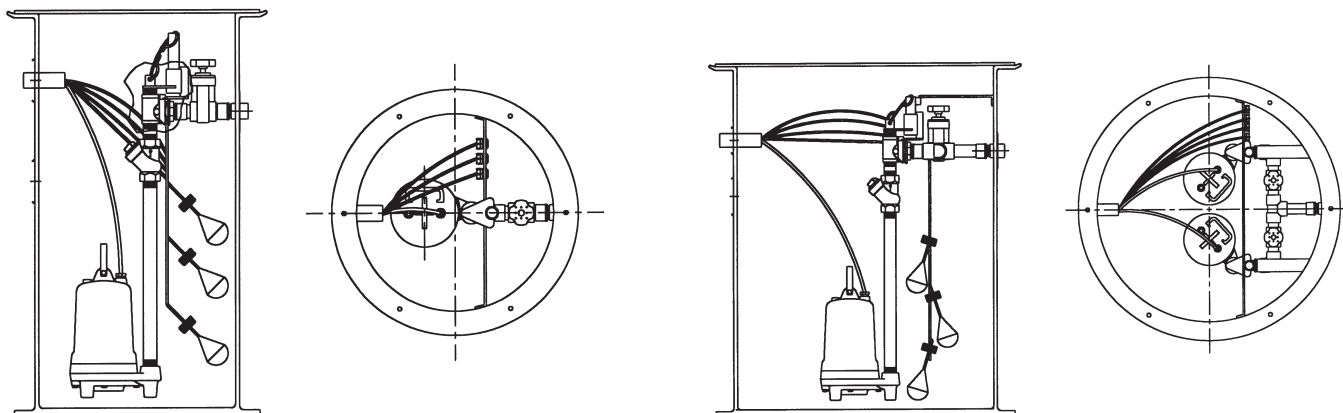

TYPICAL GUIDE RAIL BASIN KIT

**FEATURES**

- Simplex and Duplex Basin Assemblies in 1.25" and 2.00" discharge sizes for the RGS and 1GD pump families
- Basin Covers are solid. Vent must be field installed per local code.
- Basins are not pre-drilled for electrical grommet or inlet grommet. Parts are shipped loose. Grommet holes are field installed.

### GUIDE RAIL EQUIPPED BASINS IN SIMPLEX & DUPLEX CONFIGURATIONS