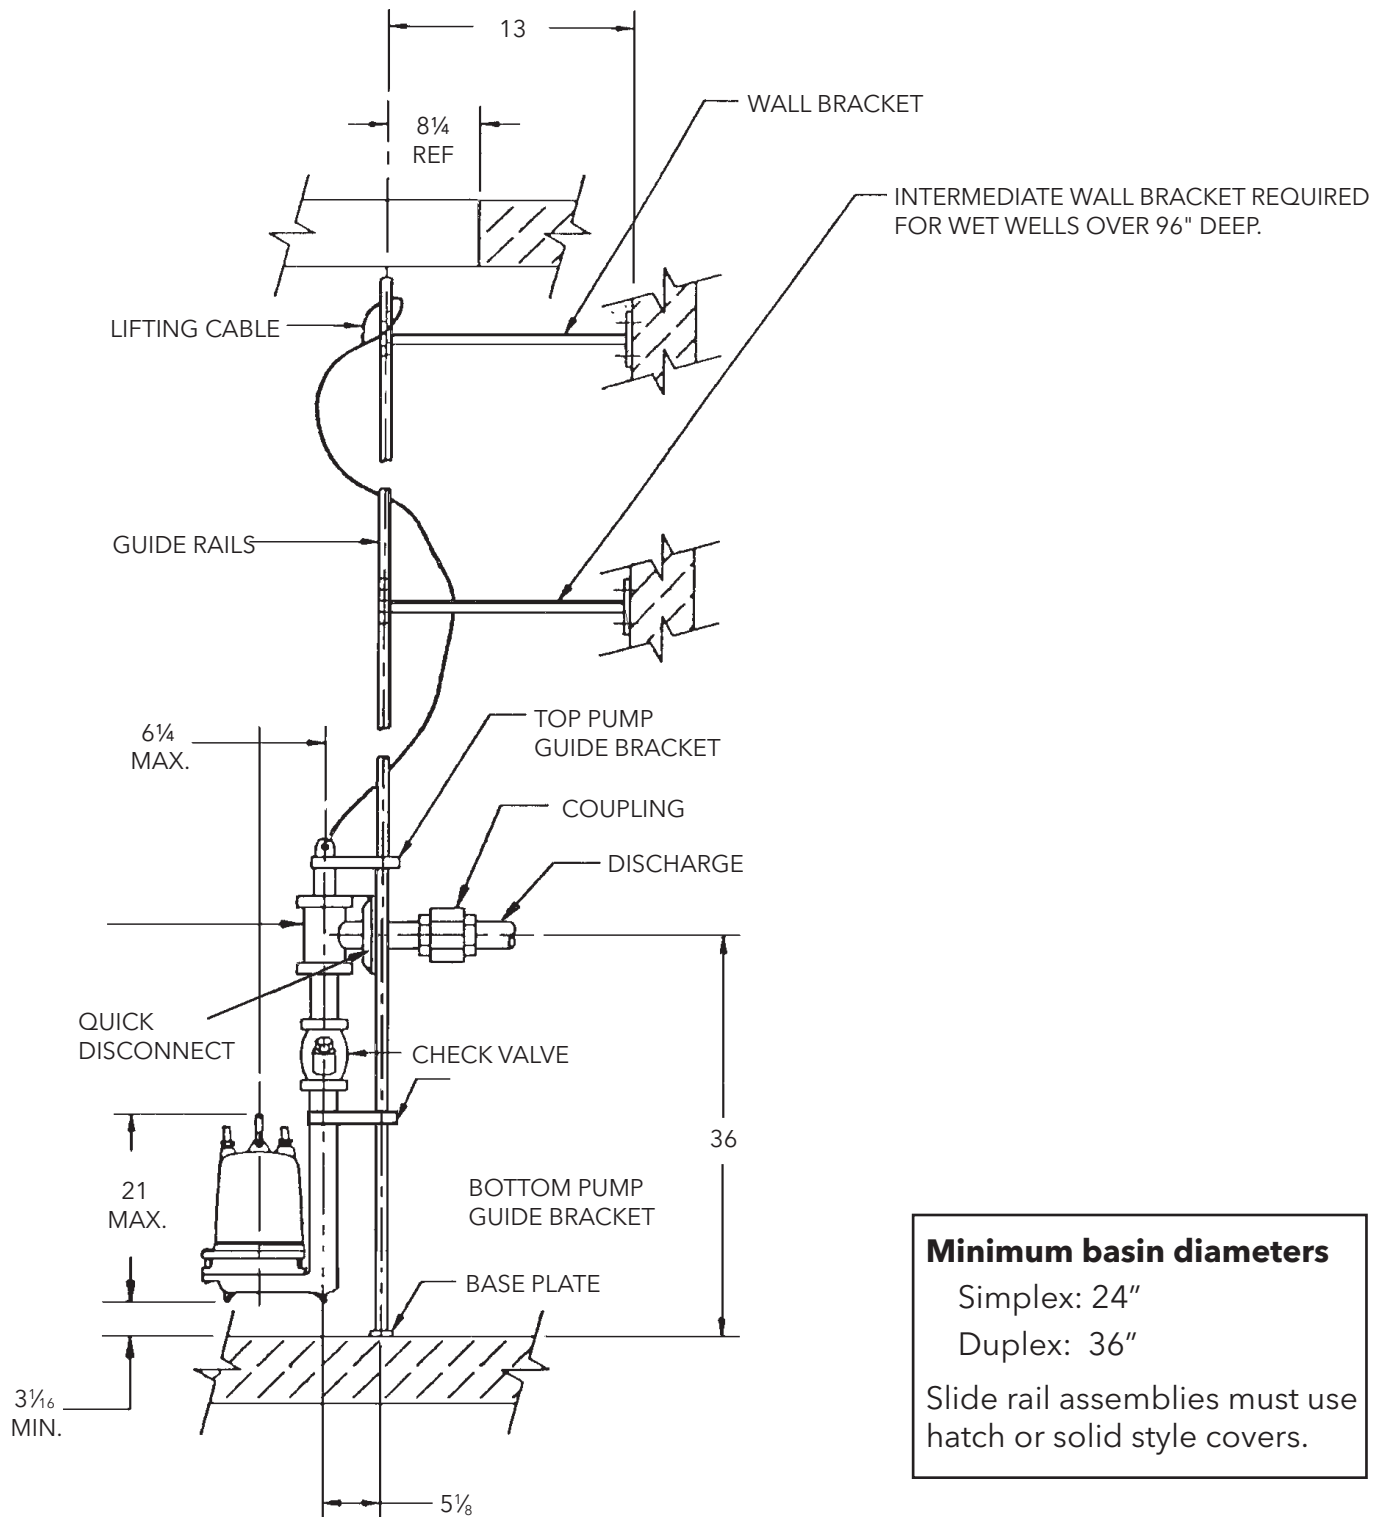

2ED/2WD A10-20 SLIDE RAIL - Submersible Sewage Pump

TYPICAL INSTALLATION DRAWING

Minimum basin diameters
Simplex: 24"
Duplex: 36"
Slide rail assemblies must use hatch or solid style covers.

(All dimensions are in inches. Do not use for construction purposes.)

**To use Catalog 2" Duplex Discharge Piping