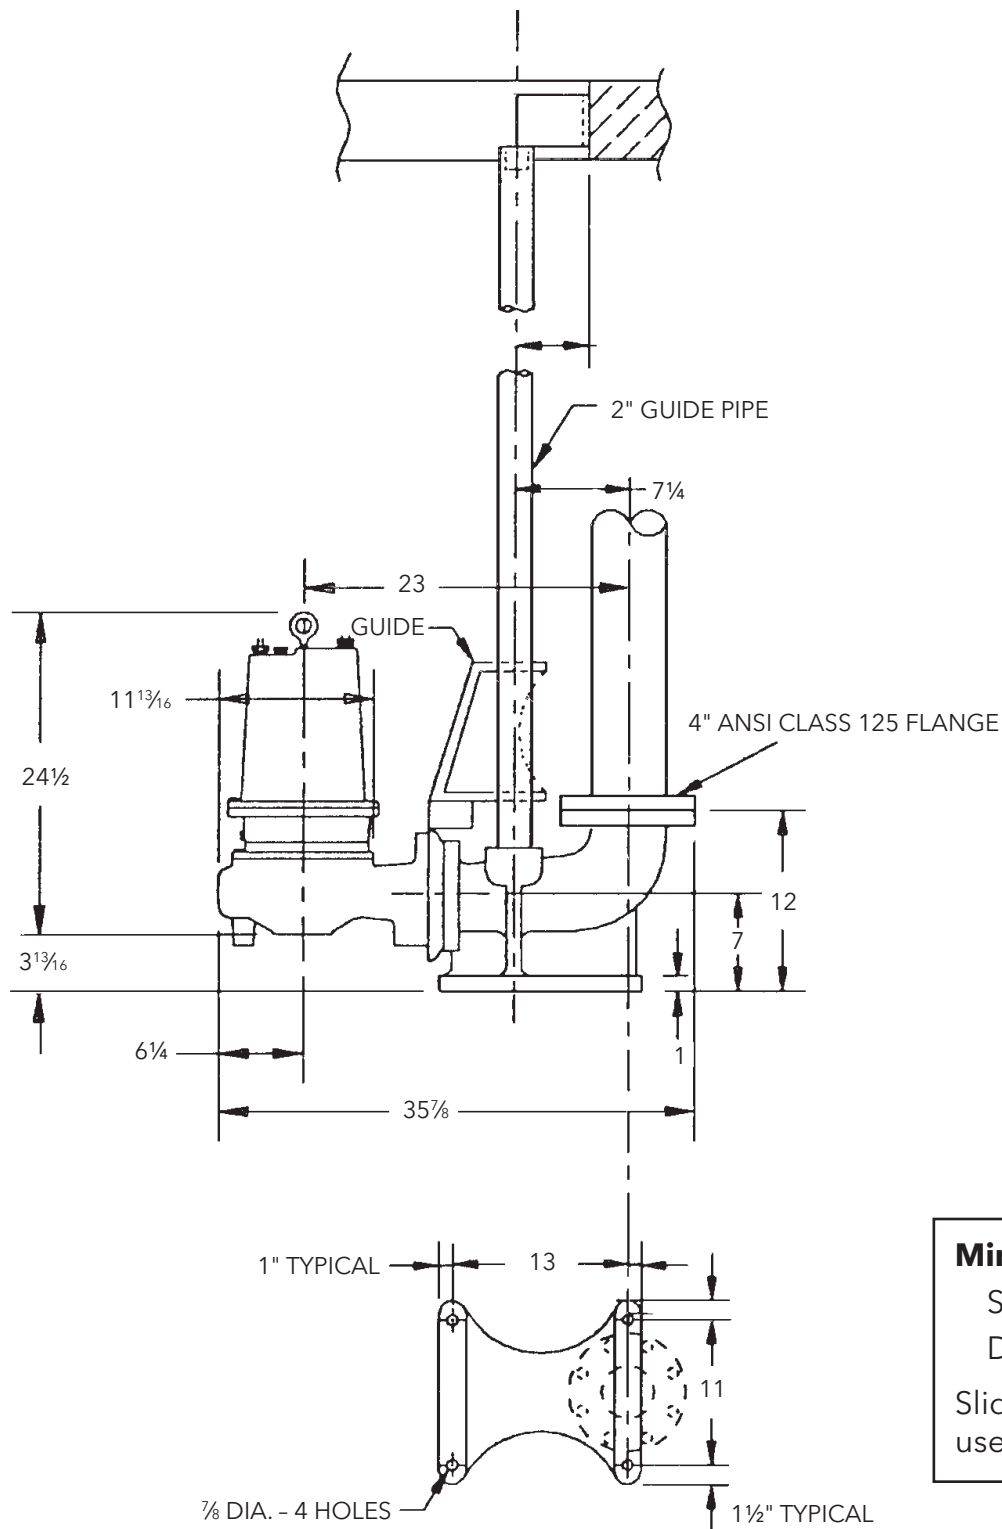

## 1GD 1 1/4" DISCHARGE SLIDE RAIL (A10-12) - Submersible Grinder Pump

### TYPICAL INSTALLATION DRAWING

**Minimum basin diameters**

Simplex: 24"

Duplex: 36"

Slide rail assemblies must use hatch/solid style covers.

(All dimensions are in inches. Do not use for construction purposes.)

\*\*To use catalog 1 1/4" Duplex Discharge Piping.

## 3SD TYPICAL INSTALLATION DRAWING

**Minimum basin diameters**

Simplex: 36"

Duplex: 48"

Slide rail assemblies must use hatch door style covers.

(All dimensions are in inches. Do not use for construction purposes.)