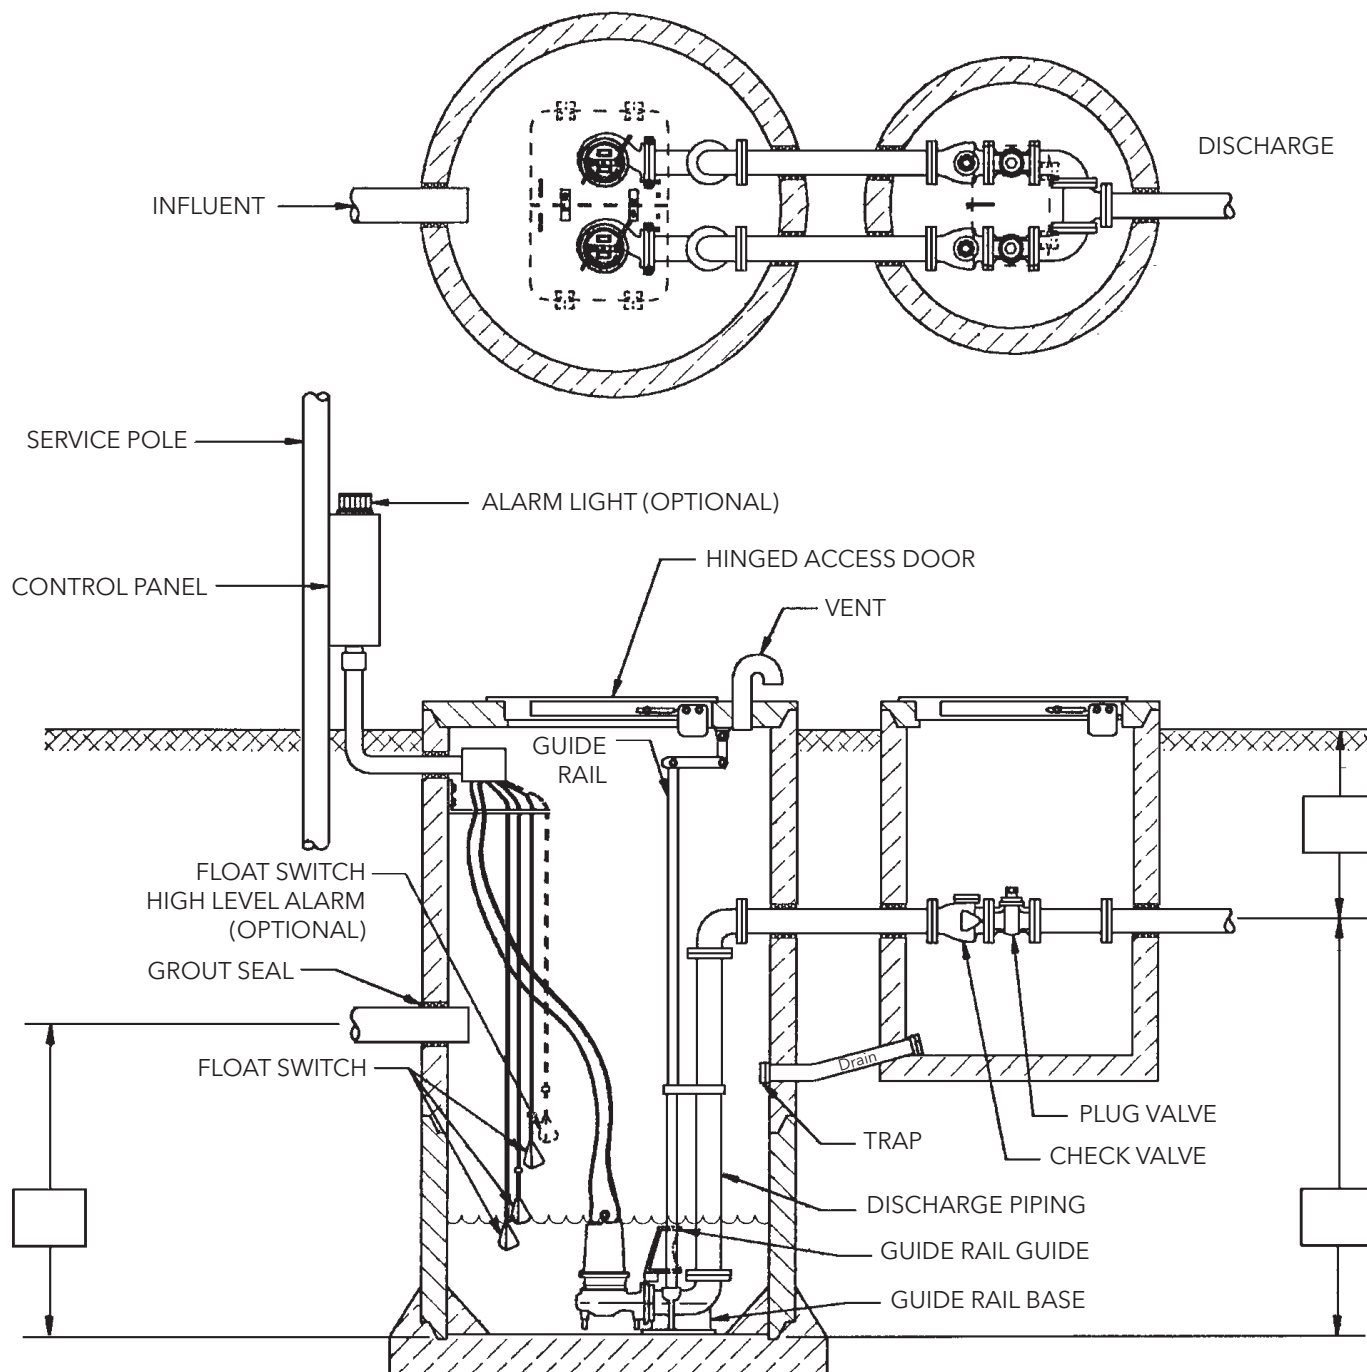

Duplex 3" AND 4" NPT DISCHARGE - Submersible Sewage Pump

TYPICAL INSTALLATION DRAWING

(All dimensions are in inches. Do not use for construction purposes.)