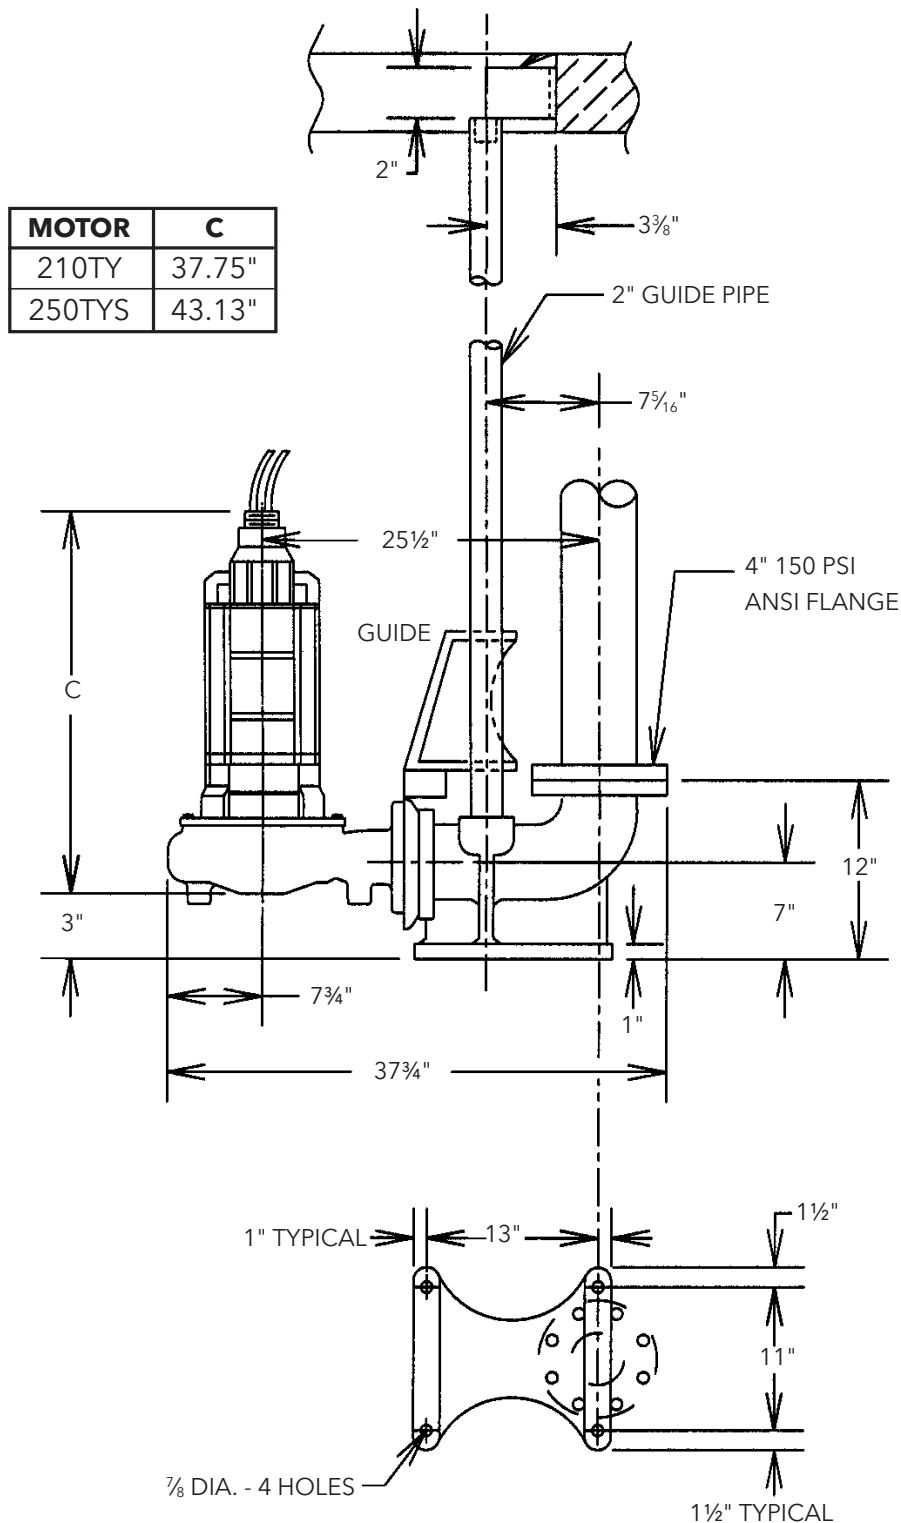

## 3SD TYPICAL INSTALLATION DRAWING

**Minimum basin diameters**

Simplex: 36"

Duplex: 48"

Slide rail assemblies must use hatch door style covers.

(All dimensions are in inches. Do not use for construction purposes.)

## 4NS/4XD ON A10-40 GUIDE RAIL - Submersible Sewage Pump

### TYPICAL INSTALLATION DRAWING

(All dimensions are in inches. Do not use for construction purposes.)