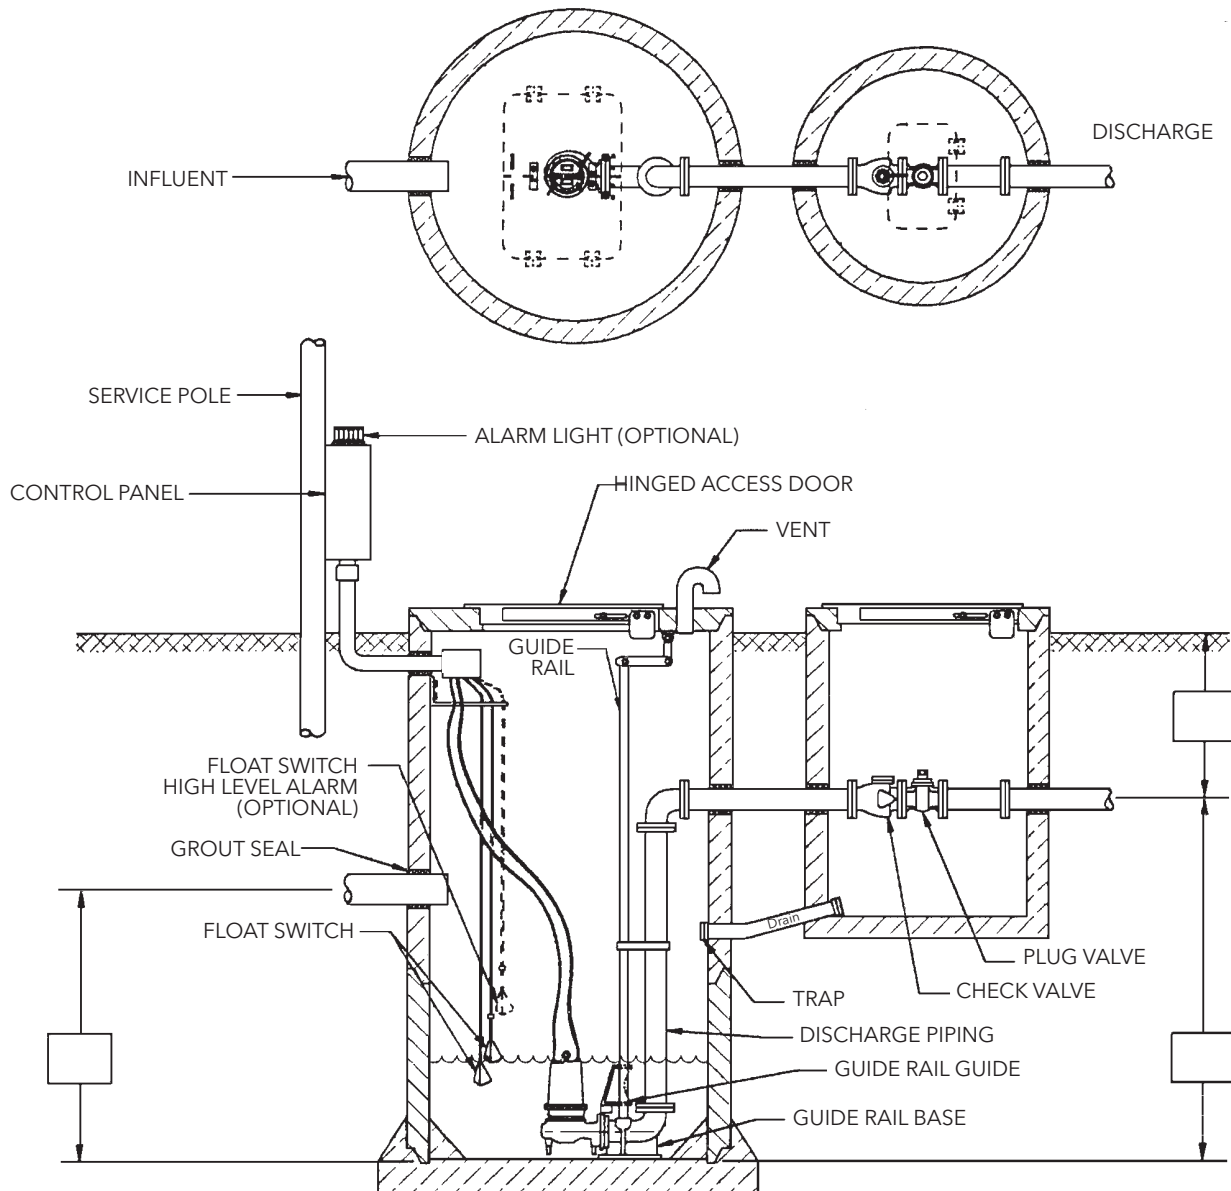

# Simplex 3" AND 4" NPT DISCHARGE - Submersible Sewage Pump

## TYPICAL INSTALLATION DRAWING

(All dimensions are in inches. Do not use for construction purposes.)