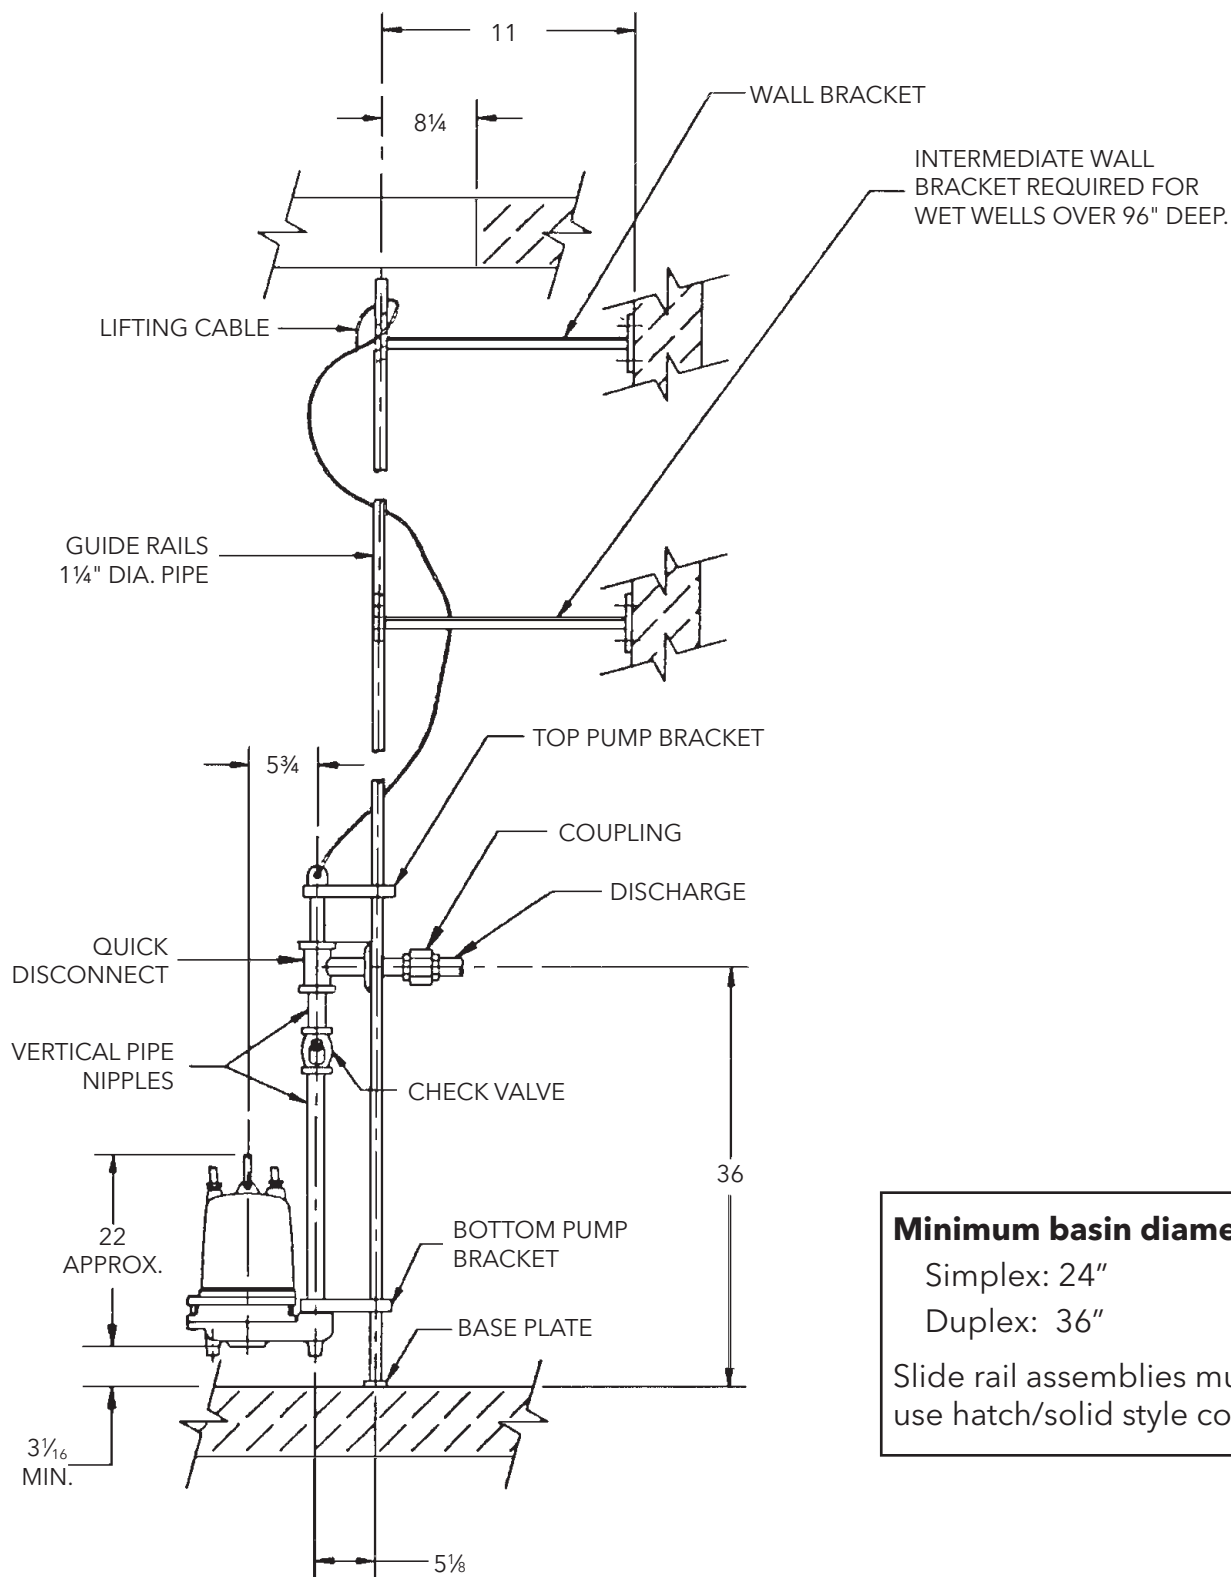

## Duplex 3" AND 4" NPT DISCHARGE - Submersible Sewage Pump

### TYPICAL INSTALLATION DRAWING

(All dimensions are in inches. Do not use for construction purposes.)

## 1GD 1 1/4" DISCHARGE SLIDE RAIL (A10-12) - Submersible Grinder Pump

### TYPICAL INSTALLATION DRAWING

**Minimum basin diameters**

Simplex: 24"

Duplex: 36"

Slide rail assemblies must use hatch/solid style covers.

(All dimensions are in inches. Do not use for construction purposes.)