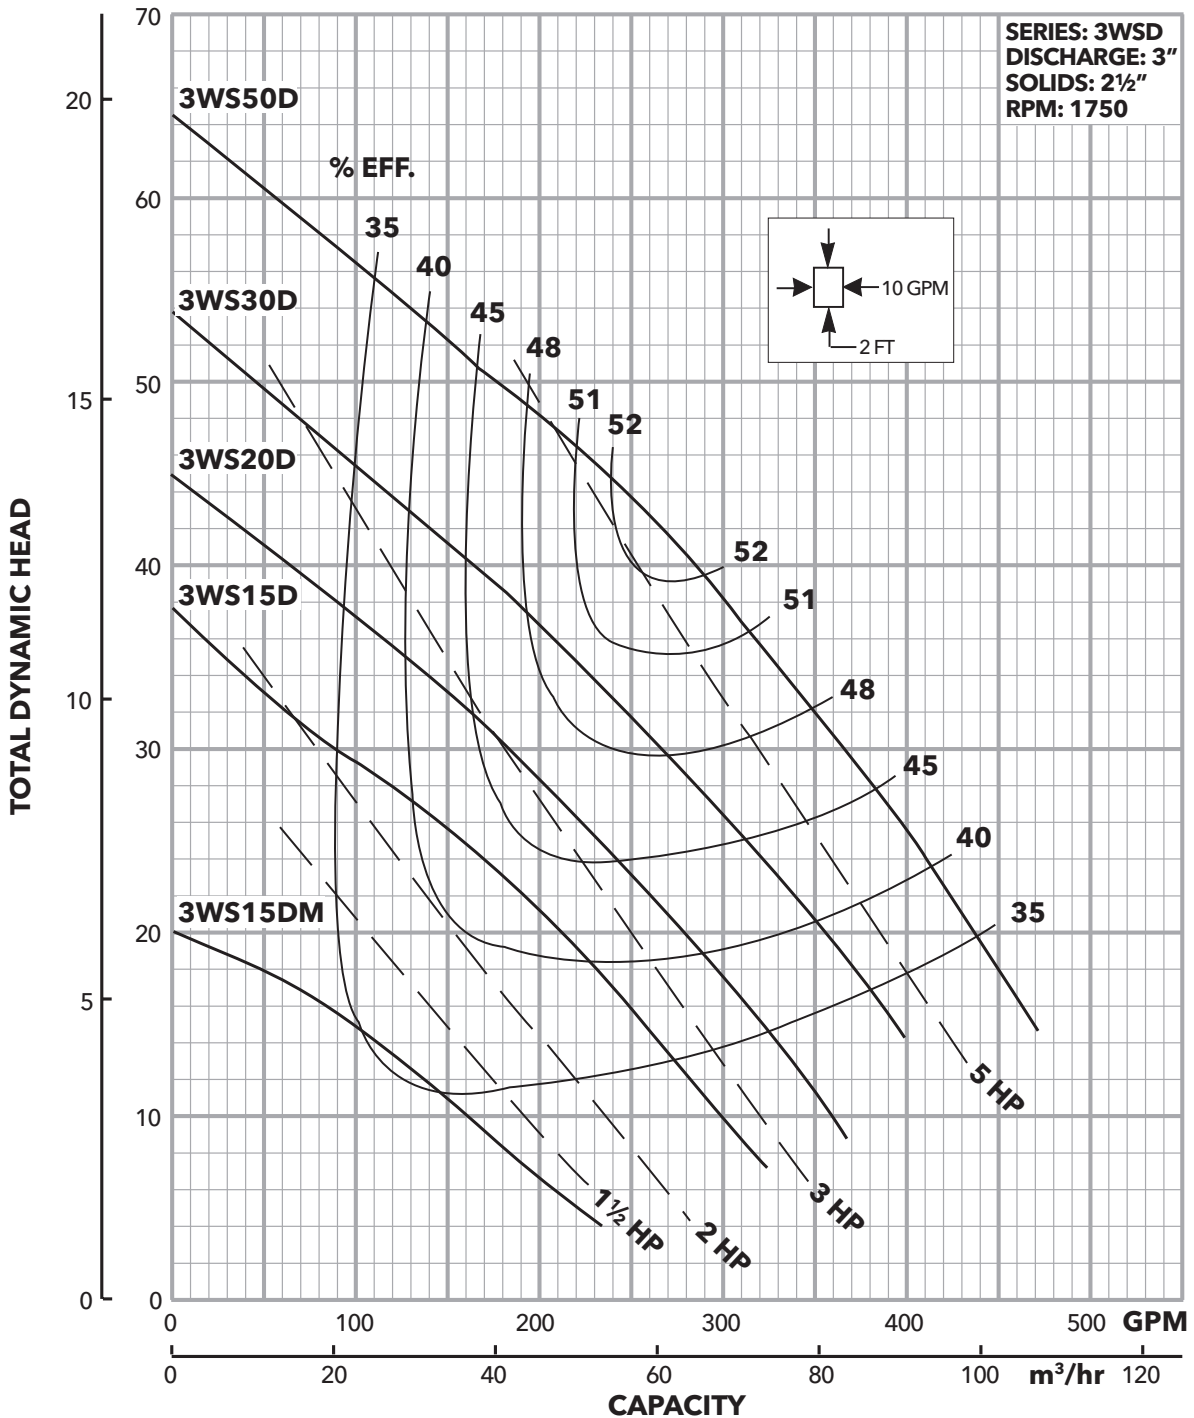

**REDJACKET SERIES**

**3WS** SUBMERSIBLE SEWAGE PUMPS

METERS FEET