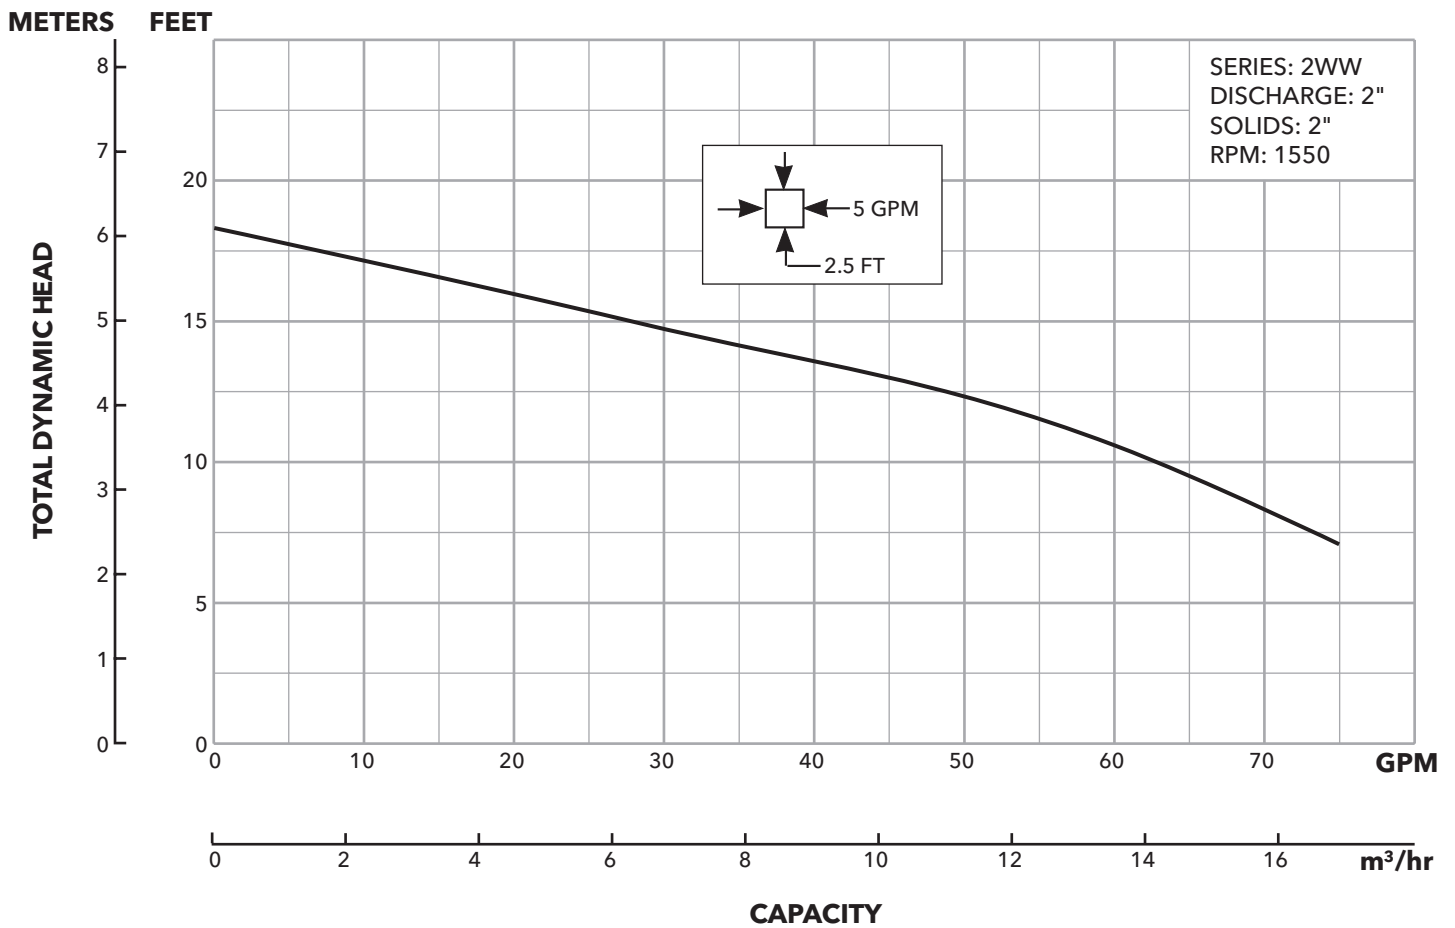

REDJACKET SERIES

2WW SUBMERSIBLE SEWAGE PUMPS