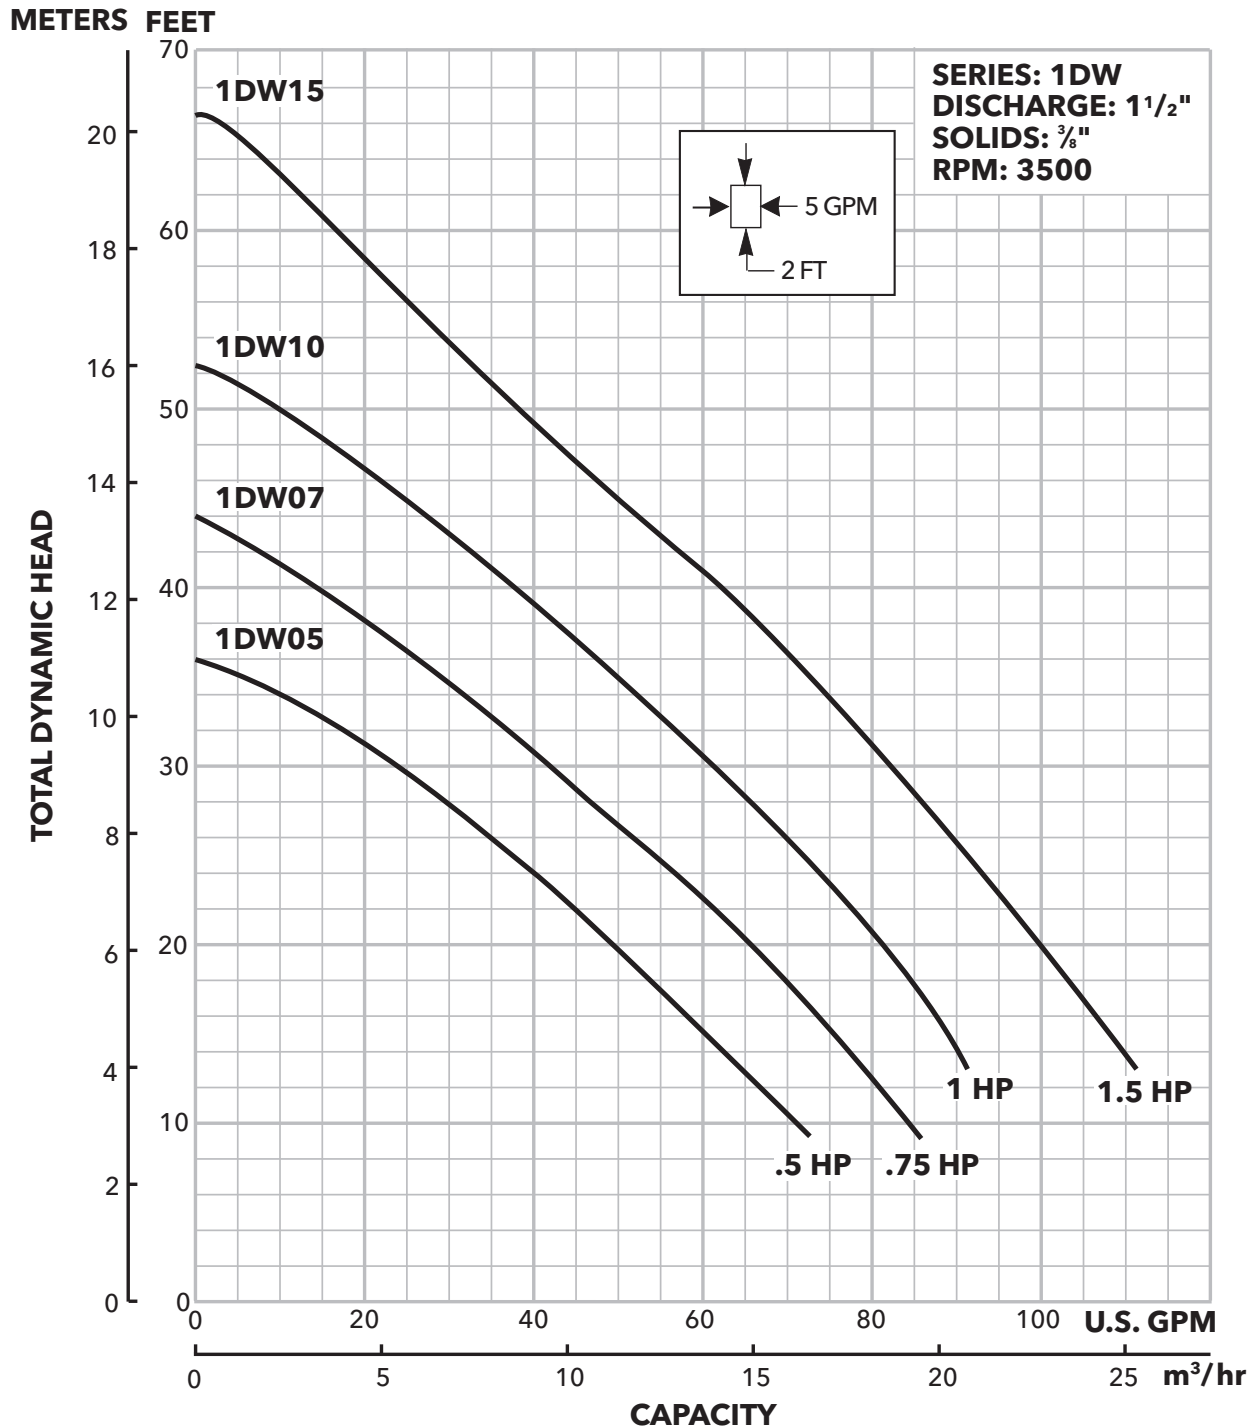

RED JACKET SERIES

1DW SUBMERSIBLE DEWATERING PUMPS

Xylem |'zīləm|

- 1) The tissue in plants that brings water upward from the roots;
- 2) a leading global water technology company.

We're a global team unified in a common purpose: creating advanced technology solutions to the world's water challenges. Developing new technologies that will improve the way water is used, conserved, and re-used in the future is central to our work. Our products and services move, treat, analyze, monitor and return water to the environment, in public utility, industrial, residential and commercial building services, and agricultural settings. With its October 2016 acquisition of Sensus, Xylem added smart metering, network technologies and advanced data analytics for water, gas and electric utilities to its portfolio of solutions. In more than 150 countries, we have strong, long-standing relationships with customers who know us for our powerful combination of leading product brands and applications expertise with a strong focus on developing comprehensive, sustainable solutions.