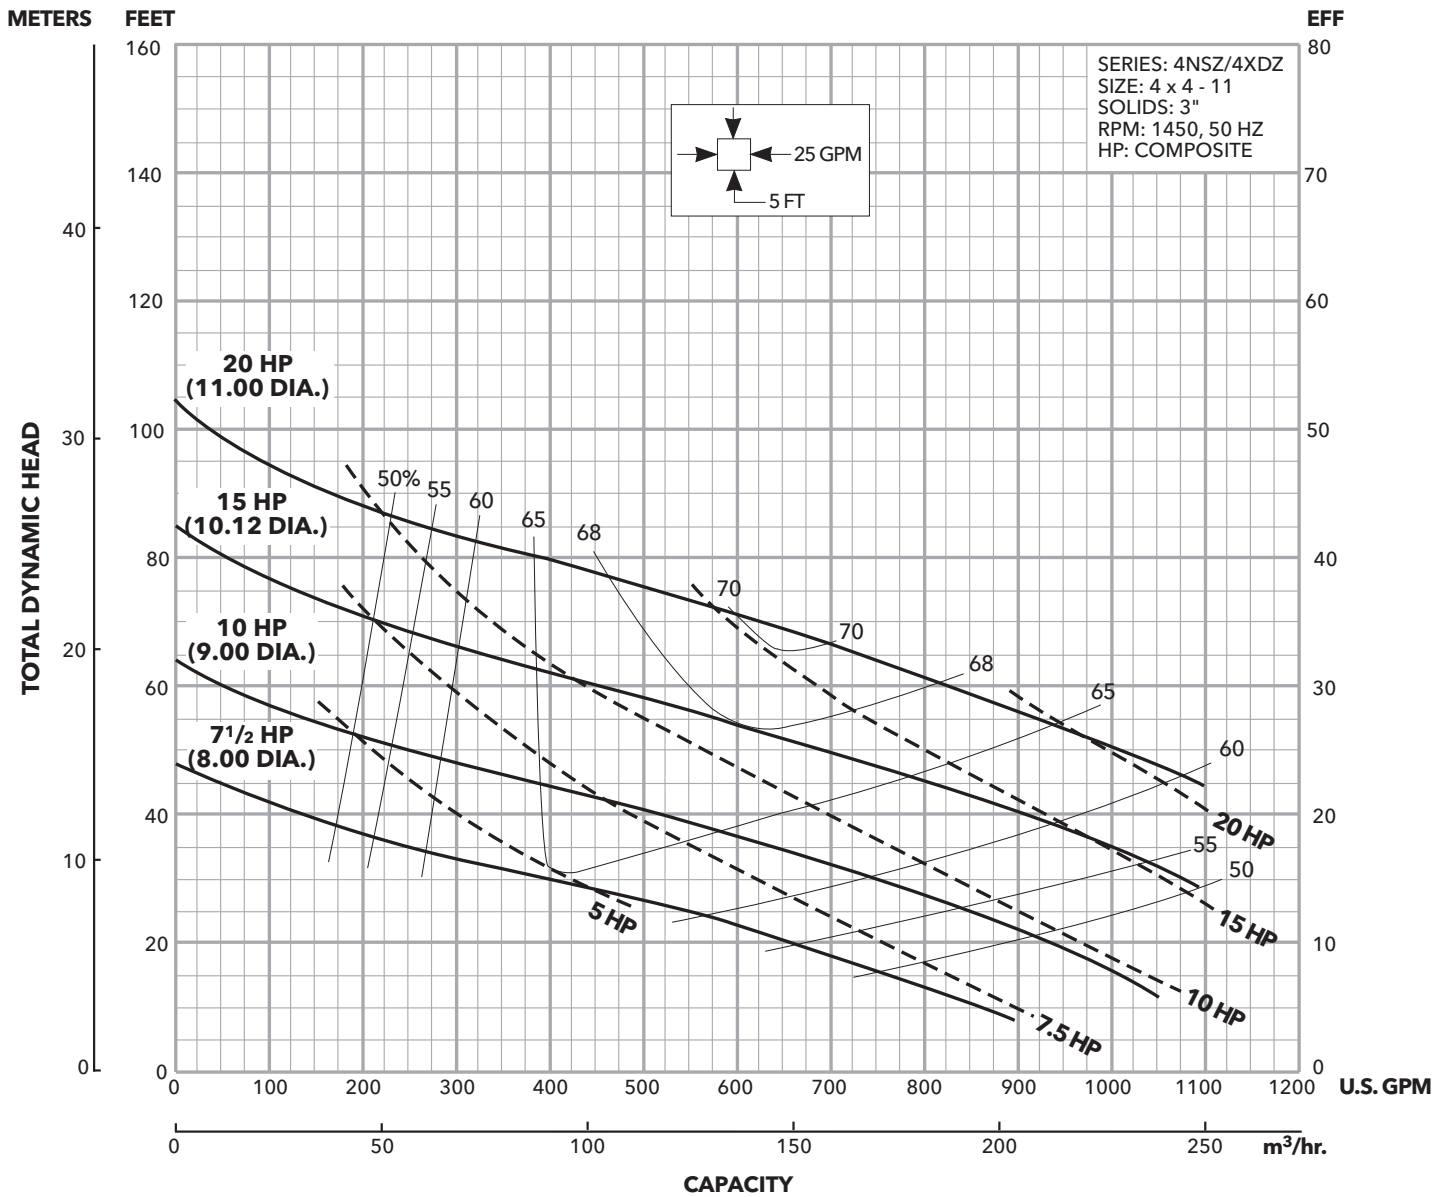

4NS 50 Hz Submersible Sewage Pumps

Xylem |'zīləm|

- 1) The tissue in plants that brings water upward from the roots;
- 2) a leading global water technology company.

We're a global team unified in a common purpose: creating innovative solutions to meet our world's water needs. Developing new technologies that will improve the way water is used, conserved, and re-used in the future is central to our work. We move, treat, analyze, and return water to the environment, and we help people use water efficiently, in their homes, buildings, factories and farms. In more than 150 countries, we have strong, long-standing relationships with customers who know us for our powerful combination of leading product brands and applications expertise, backed by a legacy of innovation.