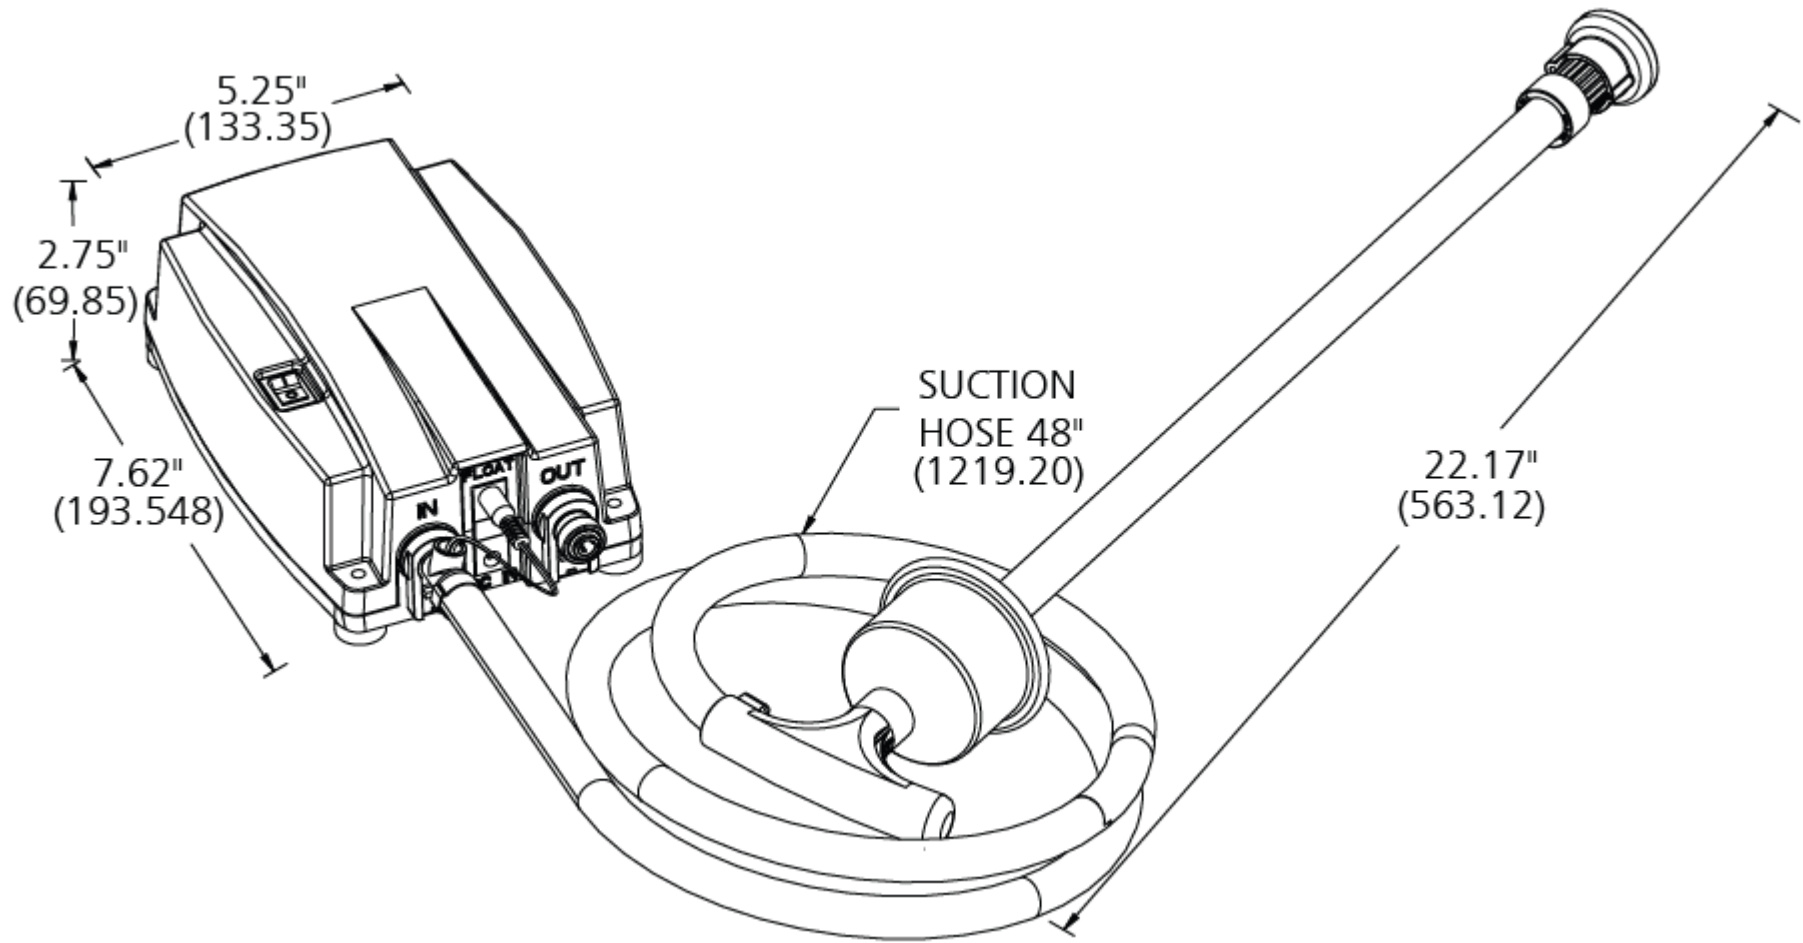

BW5000 Series Bottled Water System – Single Inlet

inches (mm)