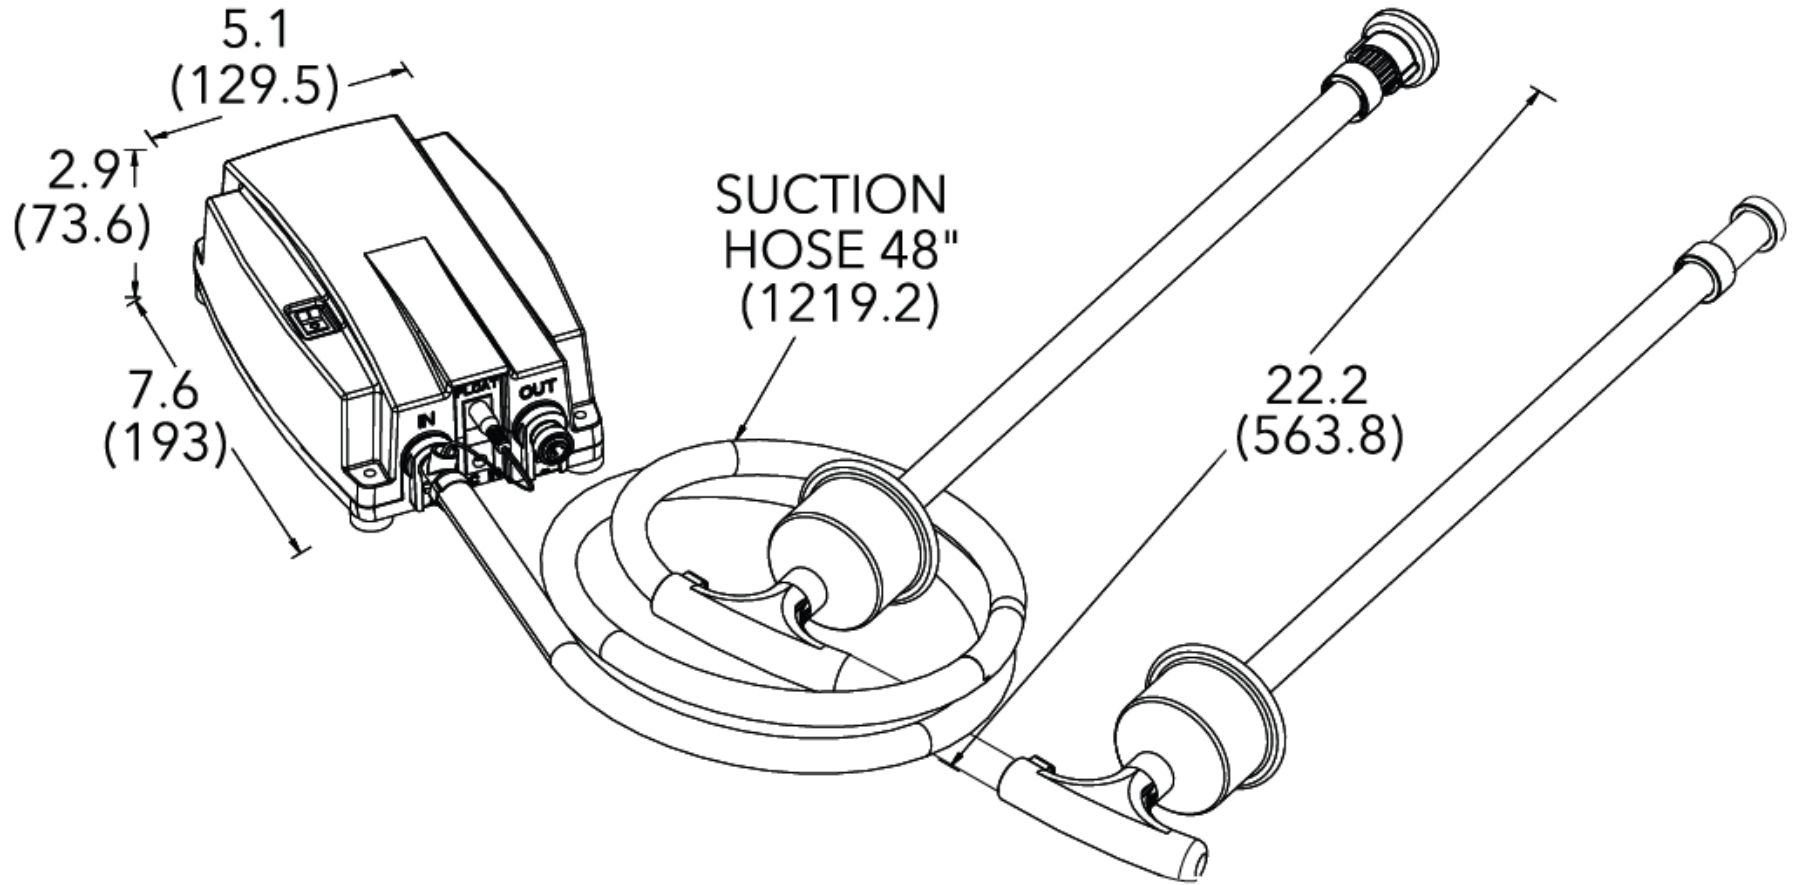

BW5000 Series Bottled Water System – Dual Inlet

inches (mm)