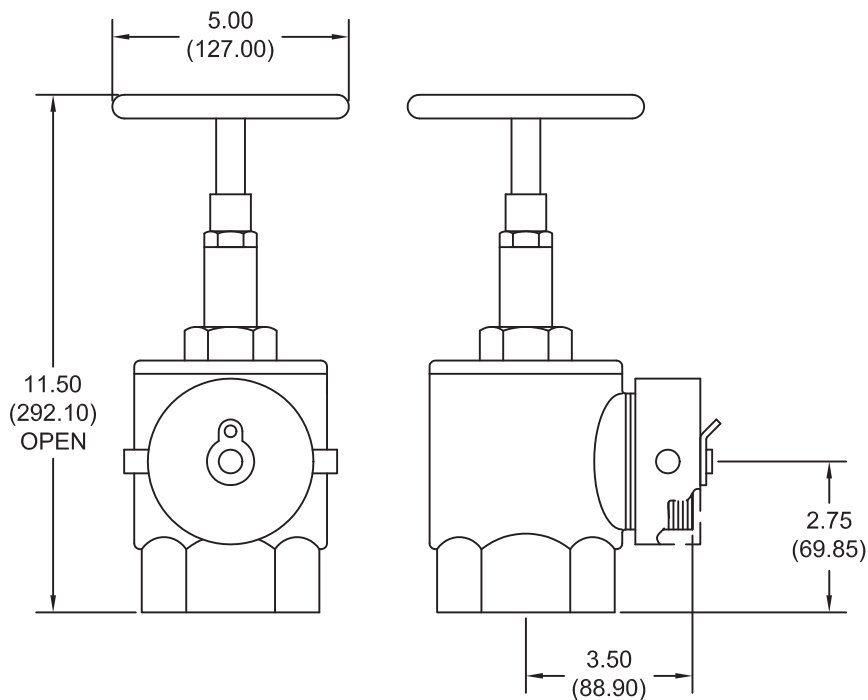

HOSE VALVE CAP & CHAIN

INLET	2-1/2" NPT
HOSE THREAD	2-1/2" NST (STD)
	OTHER _____
BODY MATERIAL	CAST BRASS
MAX W.P.	300 PSI
WEIGHT	20 LBS

NOT FOR CONSTRUCTION, INSTALLATION OR APPLICATION PURPOSES UNLESS CERTIFIED		
CERTIFIED FOR:		
CUSTOMER ORDER NO.:	TAG NO.	
SHOP ORDER:	CERTIFIED BY:	DATE: